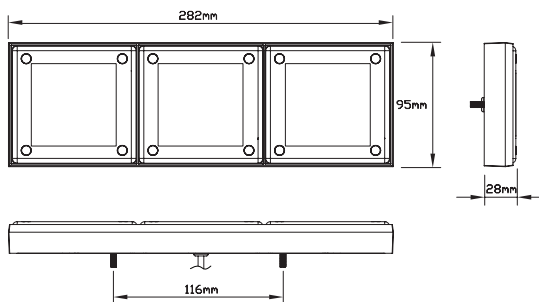

280 Tinted Series Rear Combination Lamp

ECE
Approved

100%
Waterproof

5 Year
Warranty

- Mini Jumbo Design
- Includes Red Reflector
- ECE Road Approved
- IP67 Rated
- 5 Year Warranty

Function Stop/Tail/Indicator/Reverse
Size 282mm x 95mm x 28mm
Voltage Multivolt 12-24V
LED Qty 36
Cable 1.2m cable

Draw	Stop	Tail	Ind	Rev
@13.8V	0.17A	0.01A	0.17A	0.19A
@28V	0.10A	0.01A	0.09A	0.11A

Approvals	Function	Approval No.
ECE	Stop/Tail	R1-S1-E9-02.11544
ECE	Indicator	2a-E9-01.11545
ECE	Reverse	AR-E9-00.1207
CTA	Stop/Tail/Ind/Rev	CTA-060088

Stop/Tail/Indicator/Reverse
280TARWM - Single Blister

Wire Colour Code

- ▷ Brown - Tail
- ▷ Red - Stop
- ▷ Yellow - Indicator
- ▷ Black - Reverse
- ▷ White - Earth

Fitting Instructions

Surface mount onto flat surface horizontally with stainless steel bolts provided in assembly and run cable through 12mm hole. Please refer to ADR 13/00.